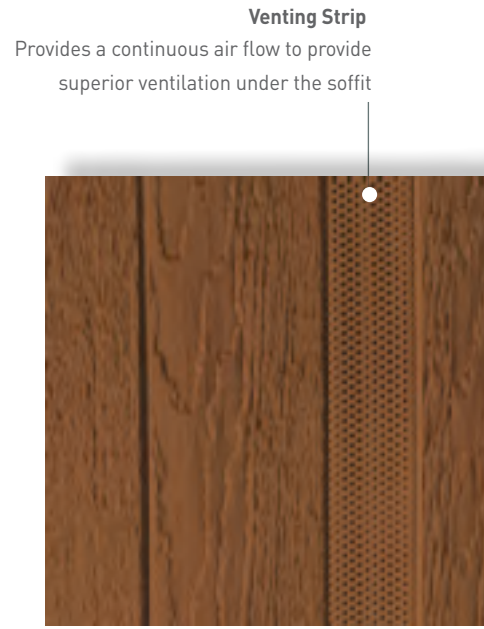

Venting Strip
Provides a continuous air flow to provide superior ventilation under the soffit

Install **Horizontally** or **Vertically**

Accent your home with rustic charm.

- Heavy duty 1/2" thickness, 30% thicker than competitive products.
- 7 7/8" wide and 4' long panels are perfect for accents or total coverage.
- Superior design allows for all nails to be hidden.