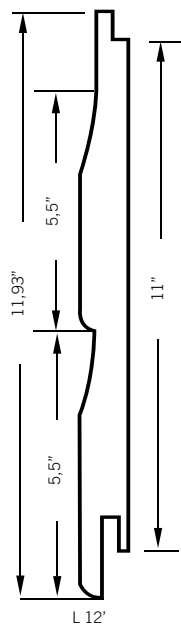

Prestige
Double 5" Dutchlap

Emphasize the character of your home in vivid color.

Profile Specification

Laurentian
8 1/2" BEVEL

Illuminate your surroundings with an ageless look.

Profile Specification

Classic
6" BEVEL

Create a vintage look for your home in living color.

Profile Specification

Provincial
DOUBLE 5" VERTICAL

A unique vertical style in an array of colors.

Profile Specification

Stratford Vertical Siding & Soffit

Mitred 1 Piece Wood Corner

Add an outside corner post for more architectural details.

Length per piece 10' (120")

Available in various thicknesses and widths.
Please contact your local KWP representative for full availability.