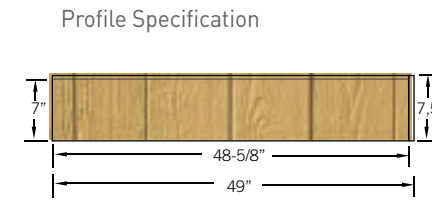

- Heavy duty 1/2" thickness, 30% thicker than competitive products.
- 7 7/8" wide and 4' long panels are perfect for accents or total coverage.
- Superior design allows for all nails to be hidden.

Hampton Shakes