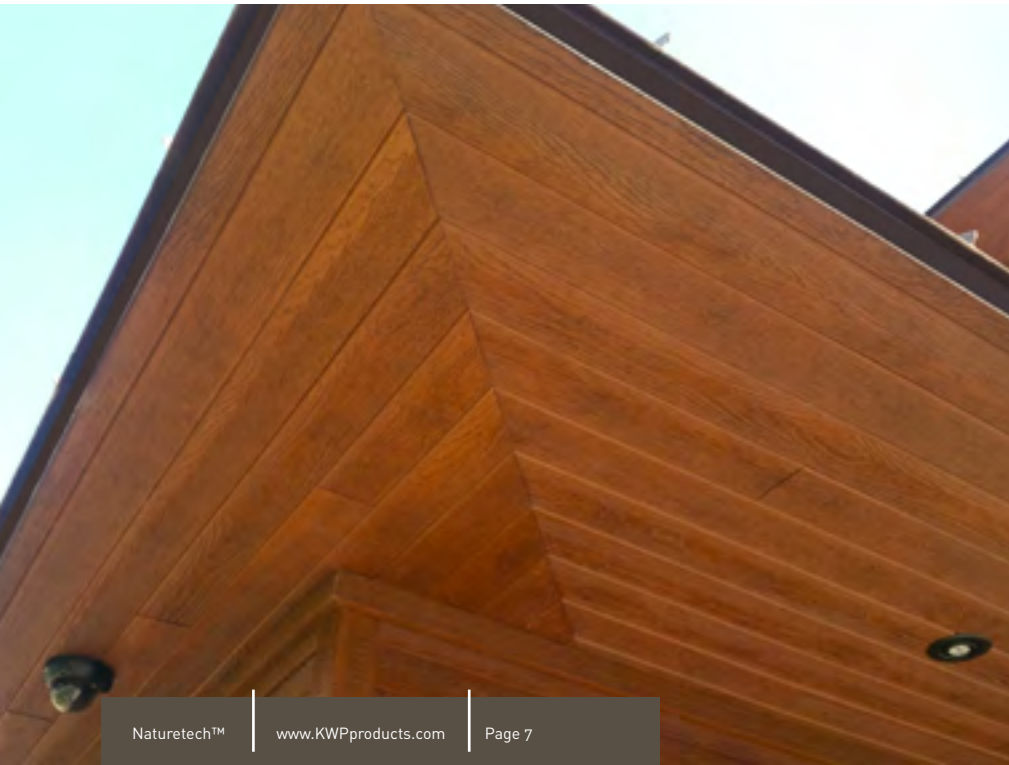

Stratford Vertical Siding & Soffit

Stratford's primary application is as a soffit panel, however, it can also be used as siding and can be installed horizontally, vertically or diagonally.

No matter how it's used, it will add tremendous curb appeal to any home.

Install **Horizontally** or **Vertically**

Accent your home with rustic charm.

- Heavy duty 1/2" thickness, 30% thicker than competitive products.
- 7 7/8" wide and 4' long panels are perfect for accents or total coverage.
- Superior design allows for all nails to be hidden.

Hampton Shakes

Woodbury Shakes

With the appearance and charm of authentic cedar shakes, Woodbury Staggered Shakes are the perfect accent for any home.

They are ready to mix and match with Naturetech siding and trims.

Woodbury Staggered Shakes are ready pre-primed for superior paint adhesion.