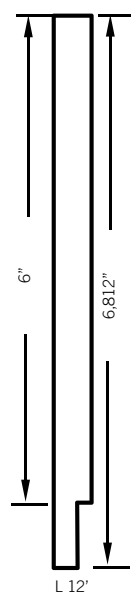

The mark of responsible forestry

Contents

- 3 | Prestige
- 4 | Laurentian
- 5 | Classic
- 6 | Provincial
- 7 | Stratford Vertical Siding & Soffit
- 8 | Hampton & Woodbury Shakes
- 9 | Trim Board
- 10 | KWP Colors and Facts

Prestige
Double 5" Dutchlap

Emphasize the character of your home in vivid color.

Profile Specification

Laurentian
8 1/2" BEVEL

Illuminate your surroundings with an ageless look.

Profile Specification

Classic
6" BEVEL

Create a vintage look for your home in living color.

Profile Specification

Provincial
DOUBLE 5" VERTICAL

A unique vertical style in an array of colors.

Profile Specification

Stratford Vertical Siding & Soffit

Mitred 1 Piece Wood Corner

Add an outside corner post for more architectural details.

Length per piece 10' (120")

Available in various thicknesses and widths.
Please contact your local KWP representative for full availability.