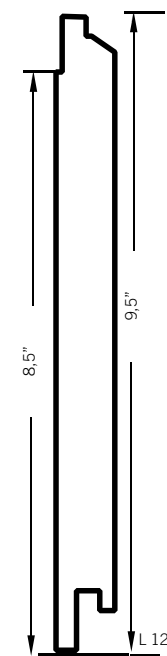

Prestige
Double 5" Dutchlap

Emphasize the character of your home in vivid color.

Profile Specification

Laurentian
8 1/2" BEVEL

Illuminate your surroundings with an ageless look.

Profile Specification

Classic
6" BEVEL

Mitred 1 Piece Wood Corner

Add an outside corner post for more architectural details.

Length per piece 10' (120")

Available in various thicknesses and widths.
Please contact your local KWP representative for full availability.