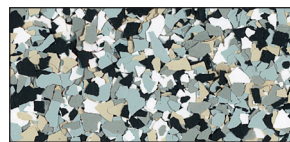

DECOFLAKE BLENDS COLOR GUIDE

SIKAFLOOR® HIGH PERFORMANCE FLOORING SYSTEMS

CAPIZ

NUTMEG

ORGANIC

QUARTZ

SUNBURST

MING RED

FAIRWAY

MEDITERRANEAN

SAHARA

RED ROCK

SURFSIDE

BLUEJAY

SMOKE

GLACIER