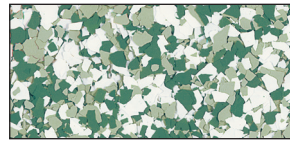

DECOFLAKE BLENDS COLOR GUIDE

SIKAFLOOR® HIGH PERFORMANCE FLOORING SYSTEMS

MOSS

This reproduction approximates actual colors and patterns. Slight variations may be encountered on actual projects. Make approvals from physical sample and job site mock-up.

SIKA CORPORATION • FLOORING
201 Polito Avenue
Lyndhurst, NJ 07071
Tel: 800-933-7452
www.SikaFloorUSA.com

BUILDING TRUST