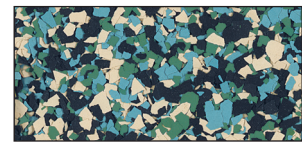

DECOFLAKE BLENDS COLOR GUIDE

SIKAFLOOR® HIGH PERFORMANCE FLOORING SYSTEMS

CAPIZ

NUTMEG

ORGANIC

QUARTZ

SUNBURST

MING RED

FAIRWAY

MEDITERRANEAN

SAHARA

RED ROCK

SURFSIDE

BLUEJAY

SMOKE

GLACIER