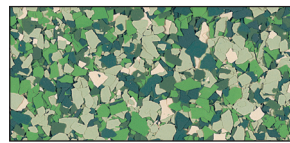

DECOFLAKE BLENDS COLOR GUIDE

SIKAFLOOR® HIGH PERFORMANCE FLOORING SYSTEMS

FAIRWAY

This reproduction approximates actual colors and patterns. Slight variations may be encountered on actual projects. Make approvals from physical sample and job site mock-up.

SIKA CORPORATION • FLOORING
201 Polito Avenue
Lyndhurst, NJ 07071
Tel: 800-933-7452
www.SikaFloorUSA.com

BUILDING TRUST