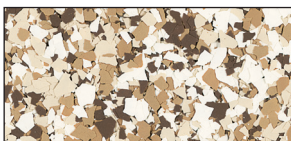

DECOFLAKE BLENDS COLOR GUIDE

SIKAFLOOR® HIGH PERFORMANCE FLOORING SYSTEMS

SAHARA

This reproduction approximates actual colors and patterns. Slight variations may be encountered on actual projects. Make approvals from physical sample and job site mock-up.

SIKA CORPORATION • FLOORING
201 Polito Avenue
Lyndhurst, NJ 07071
Tel: 800-933-7452
www.SikaFloorUSA.com

BUILDING TRUST