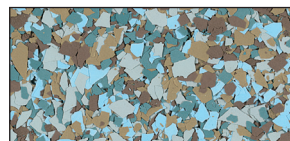

DECOFLAKE BLENDS COLOR GUIDE

SIKAFLOOR® HIGH PERFORMANCE FLOORING SYSTEMS

CAPIZ

NUTMEG

ORGANIC

QUARTZ

SUNBURST

MING RED

FAIRWAY

MEDITERRANEAN

SAHARA

RED ROCK

SURFSIDE

BLUEJAY

SMOKE

GLACIER