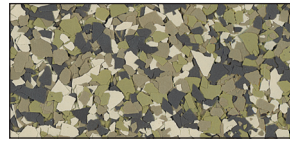

DECOFLAKE BLENDS COLOR GUIDE

SIKAFLOOR® HIGH PERFORMANCE FLOORING SYSTEMS

CAPIZ

NUTMEG

ORGANIC

QUARTZ

SUNBURST

MING RED