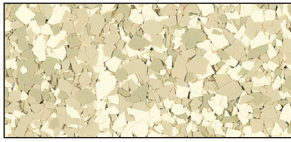

DECOFLAKE BLENDS COLOR GUIDE

SIKAFLOOR® HIGH PERFORMANCE FLOORING SYSTEMS

CAPIZ

NUTMEG

ORGANIC

QUARTZ

SUNBURST

MING RED