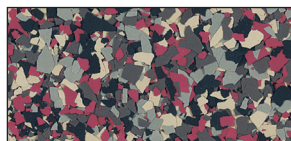

DECOFLAKE BLENDS COLOR GUIDE

SIKAFLOOR® HIGH PERFORMANCE FLOORING SYSTEMS

CAPIZ

NUTMEG

ORGANIC

QUARTZ

SUNBURST

MING RED

FAIRWAY

MEDITERRANEAN

SAHARA

RED ROCK

SURFSIDE

BLUEJAY

SMOKE

GLACIER