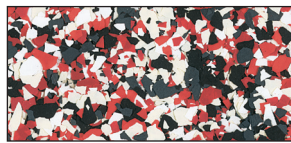

DECOFLAKE BLENDS COLOR GUIDE

SIKAFLOOR® HIGH PERFORMANCE FLOORING SYSTEMS

RACEWAY

This reproduction approximates actual colors and patterns. Slight variations may be encountered on actual projects. Make approvals from physical sample and job site mock-up.

SIKA CORPORATION • FLOORING
201 Polito Avenue
Lyndhurst, NJ 07071
Tel: 800-933-7452
www.SikaFloorUSA.com

BUILDING TRUST