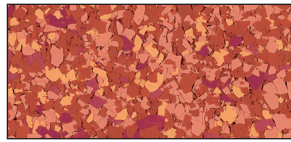

DECOFLAKE BLENDS COLOR GUIDE

SIKAFLOOR® HIGH PERFORMANCE FLOORING SYSTEMS

CINNABAR

This reproduction approximates actual colors and patterns. Slight variations may be encountered on actual projects. Make approvals from physical sample and job site mock-up.

SIKA CORPORATION • FLOORING
201 Polito Avenue
Lyndhurst, NJ 07071
Tel: 800-933-7452
www.SikaFloorUSA.com

BUILDING TRUST