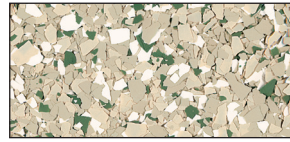

DECOFLAKE BLENDS COLOR GUIDE

SIKAFLOOR® HIGH PERFORMANCE FLOORING SYSTEMS

CAPIZ

NUTMEG

ORGANIC

QUARTZ

SUNBURST

MING RED