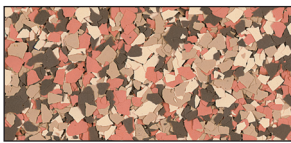

TERRA COTTA