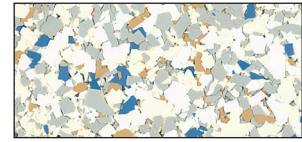

DECOFLAKE BLENDS COLOR GUIDE

SIKAFLOOR® HIGH PERFORMANCE FLOORING SYSTEMS

CAPIZ

NUTMEG

ORGANIC

QUARTZ

SUNBURST

MING RED