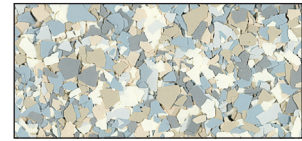

DECOFLAKE BLENDS COLOR GUIDE

SIKAFLOOR® HIGH PERFORMANCE FLOORING SYSTEMS

OPAL

This reproduction approximates actual colors and patterns. Slight variations may be encountered on actual projects. Make approvals from physical sample and job site mock-up.

SIKA CORPORATION • FLOORING
201 Polito Avenue
Lyndhurst, NJ 07071
Tel: 800-933-7452
www.SikaFloorUSA.com

BUILDING TRUST