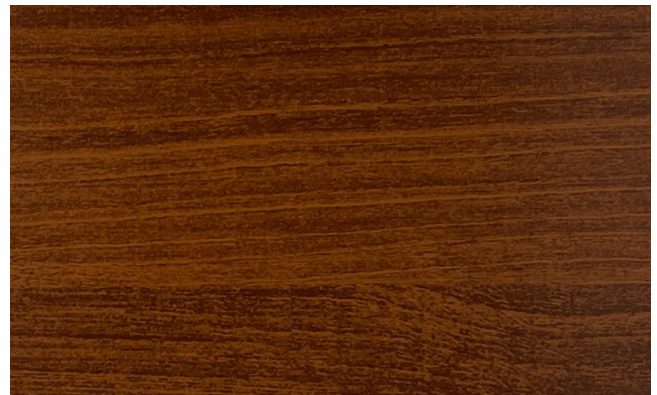

GUNSTOCK WOODGRAIN (PVDF)