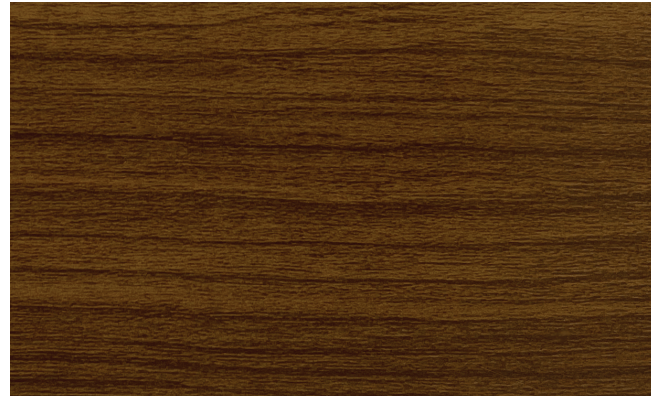

New Image Series Finishes:

RUSTIC (SMP)

CONCRETE (SMP)

DARK WALNUT WOODGRAIN (SMP)

LIGHT PINE WOODGRAIN (SMP)

FORMA STEEL

Image Series

BARNBOARD WOODGRAIN (PVDF)