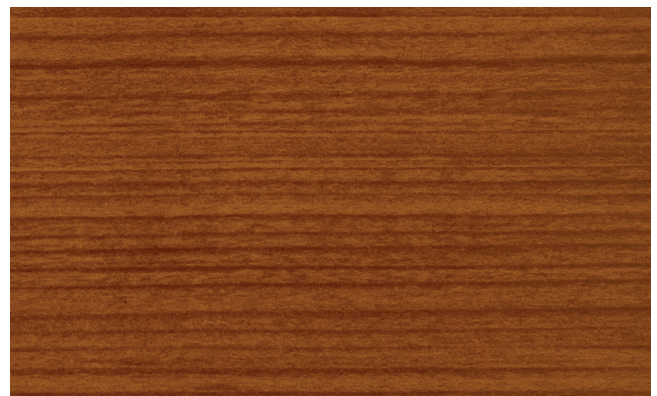

SADDLE WOODGRAIN (PVDF)

(403) 553-3309 | orders@formasteel.ca

FORMASTEEL.CA