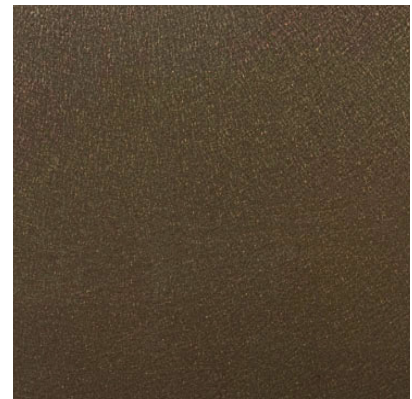

## TEXTURED STEEL COLOUR SERIES

Our Textured Colour Series not only delivers eye-catching, 3D visual effects to the product, but also provides a surface that is more durable and scratch-resistant than standard pre-painted product. This texturized finish also offers stronger colour retention and superior resistance to chalking and fading.

Available in 24 Gauge in 5 Textured Colour Finishes:

TEXTURED GRAPHITE

TEXTURED ONYX BLACK

TEXTURED BURNISHED SLATE

TEXTURED RED OXIDE

TEXTURED ARCTIC WHITE

Forma Steel recommends seeing an actual painted metal sample prior to ordering. Samples are available upon request.