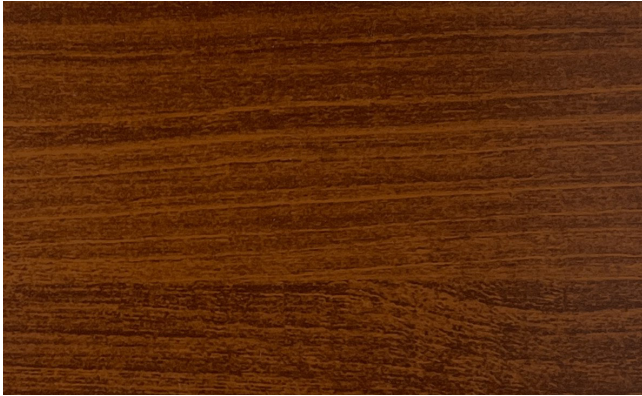

Modern Steel Textured Finishes

RUSTIC (SMP)

CONCRETE (SMP)

DARK WALNUT WOODGRAIN (SMP)

LIGHT PINE WOODGRAIN (SMP)

BARNBOARD WOODGRAIN (PVDF)

ESPRESSO WOODGRAIN (PVDF)

FRONTIER WOODGRAIN (PVDF)

GUNSTOCK WOODGRAIN (PVDF)

AUTUMN WOODGRAIN (PVDF)

SADDLE WOODGRAIN (PVDF)